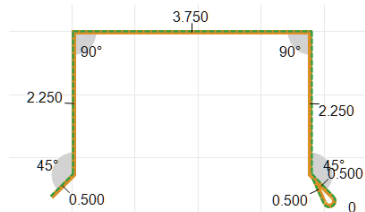

Zia Eave

HP Corner

HP Sidewall

LP Corner

LP Sidewall

HP Header

HP Jamb

LP Header

Zia Rake

Corrugated Rake

LP Jamb

Scan for more info!

Custom trim available