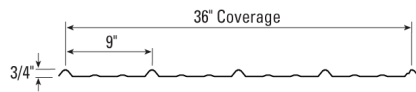

PBR-Panel

Desert Rib

U-Panel

Corrugated

**Zia Lock
*Striations**

**Zia Lock
*Minor Rib**

Panels and trim manufactured in house for 24 hour availability

Color samples may vary from actual coated product - please obtain physical metal samples for color approval