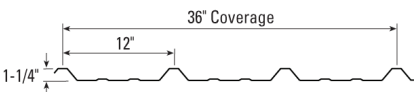

PBR-Panel

Desert Rib

U-Panel

Corrugated

**Zia Lock
*Striations**

**Zia Lock
*Minor Rib**

Panels and trim manufactured in house for 24 hour availability

Color samples may vary from actual coated product - please obtain physical metal samples for color approval