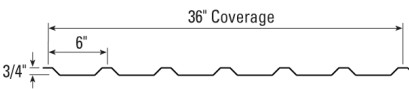

PBR-Panel

Desert Rib

U-Panel

Corrugated

**Zia Lock
*Striations**

**Zia Lock
*Minor Rib**

Panels and trim manufactured in house for 24 hour availability

Color samples may vary from actual coated product - please obtain physical metal samples for color approval