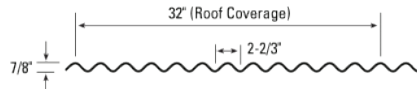

PBR-Panel

Desert Rib

U-Panel

Corrugated

**Zia Lock
*Striations**

**Zia Lock
*Minor Rib**

Panels and trim manufactured in house for 24 hour availability

Color samples may vary from actual coated product - please obtain physical metal samples for color approval